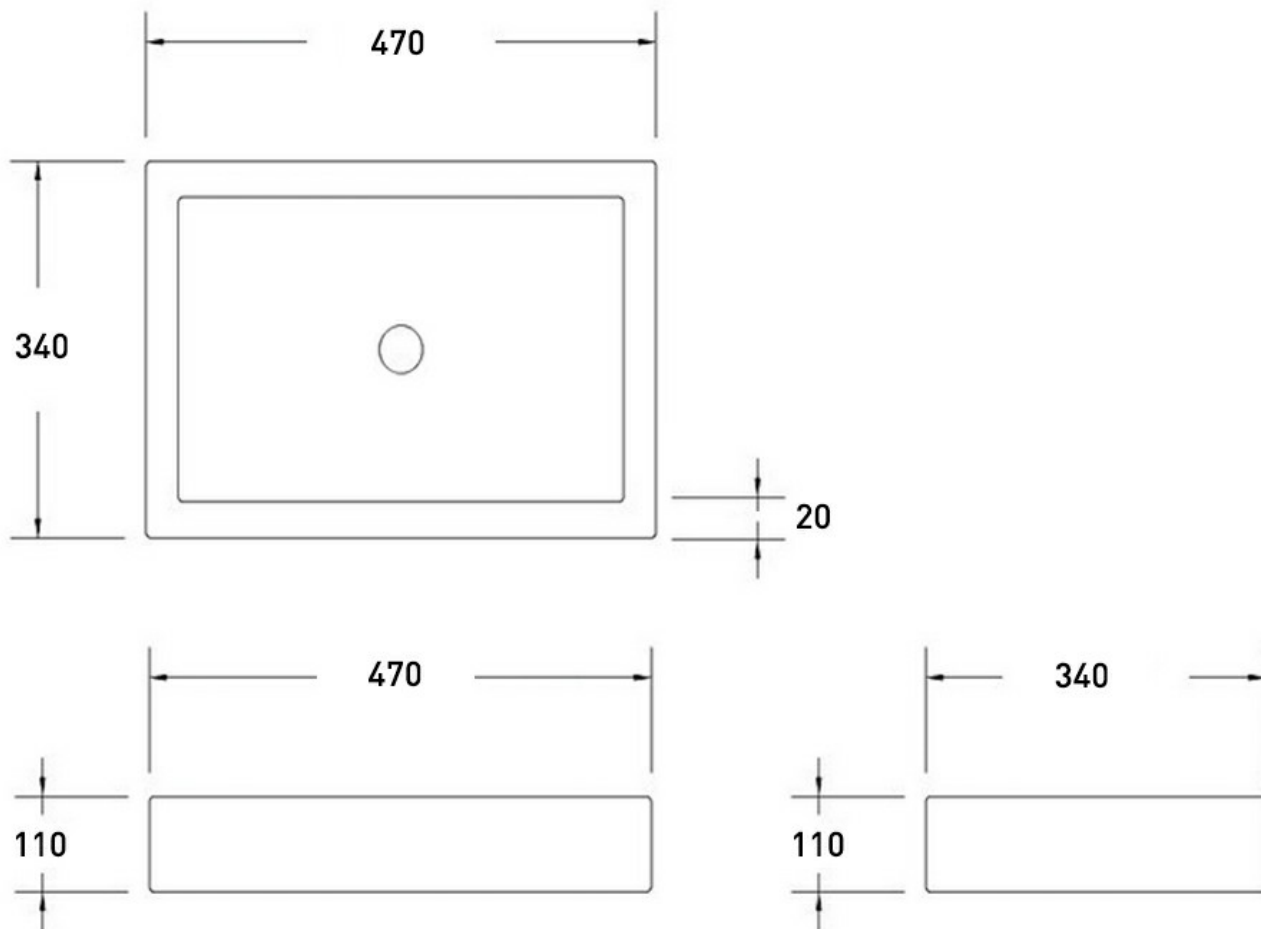

BARE CONCRETE SQUARE VESSEL BASIN 470 X 340 X 110 NTH - GREY

B470GR

\$1155

ELEMENTI

Residential/Light Commercial Use

Suitable for Residential/Light Commercial Use (Kitchens, Bathrooms and Laundries in Hotels, Motels and Retirement Villages).

Made in New
Zealand

Designed & Engineered in New
Zealand

BARE Concrete Basins combine warm pastel colours with the natural harsh elements of concrete to create a focal point in any bathroom. Each piece is handcrafted and distinctively designed to embrace the natural properties of concrete. The soft oval basin shape brings a gentle ambience to the environment whilst showcasing the raw properties of the material.