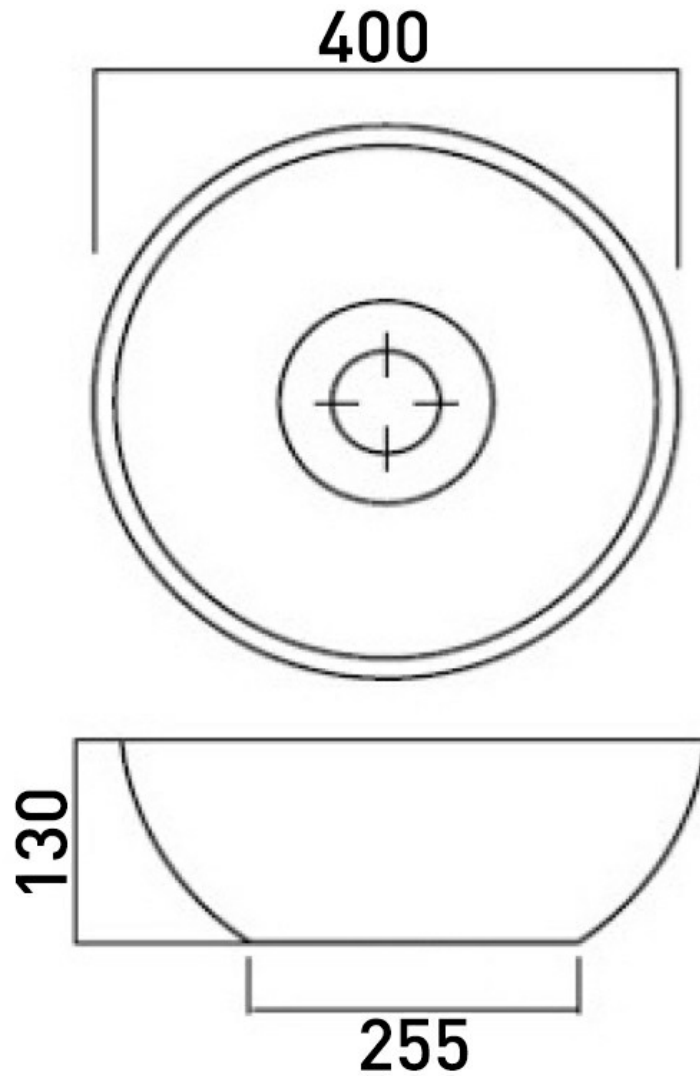

BARE CONCRETE ROUND VESSEL BASIN 400 X 400 X 130 NTH -  
BLACK

ELEMENTi

B400BK

\$1155

Residential/Light  
Commercial Use

Suitable for Residential/Light Commercial Use (Kitchens, Bathrooms and Laundries in Hotels, Motels and Retirement Villages).