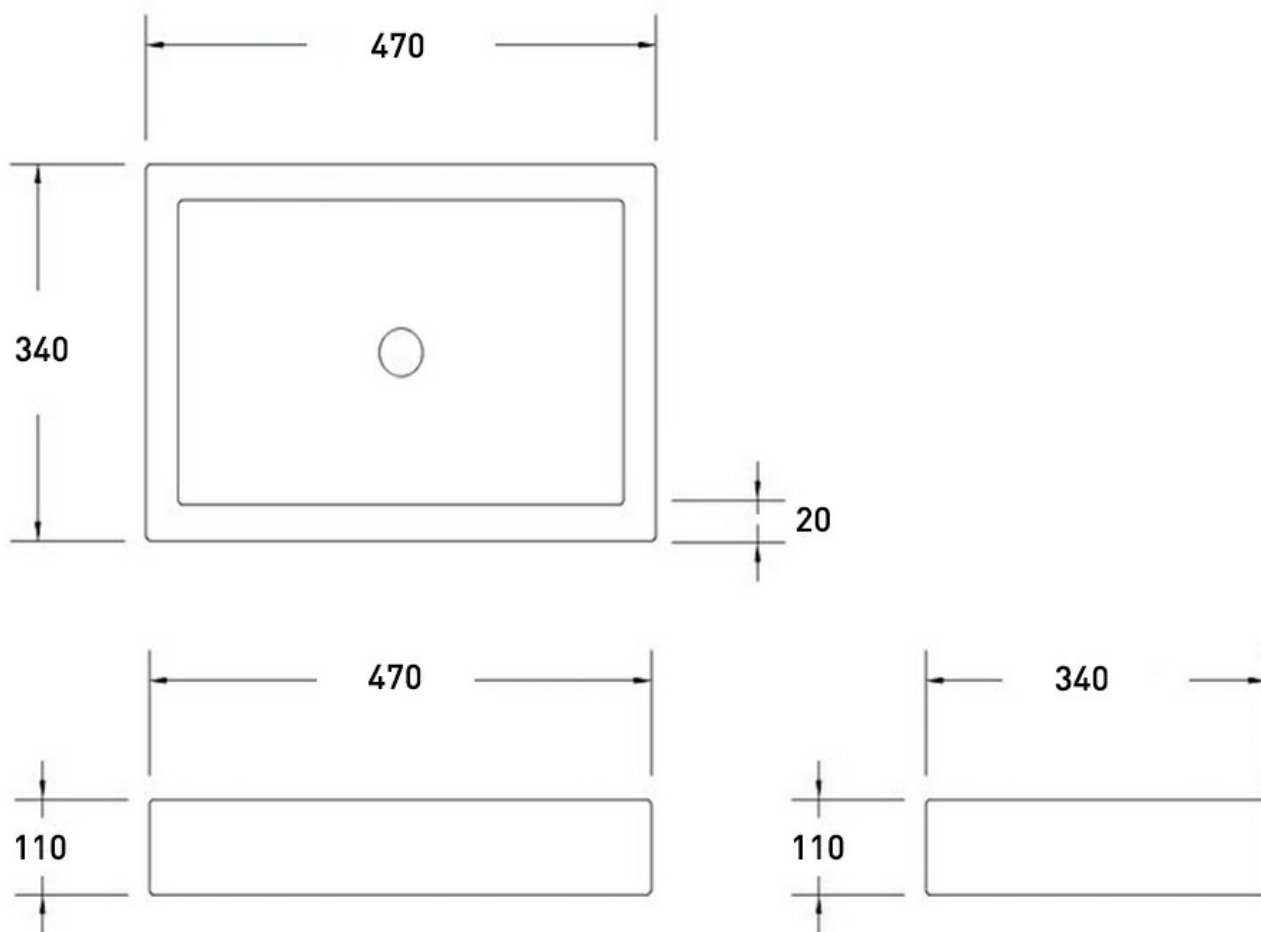

BARE CONCRETE SQUARE VESSEL BASIN 470 X 340 X 110 NTH -
BLUE

ELEMENTI

B470BL

\$1155

Residential/Light Commercial Use

Suitable for Residential/Light Commercial Use (Kitchens, Bathrooms and Laundries in Hotels, Motels and Retirement Villages).

Made in New
Zealand

Designed & Engineered in New
Zealand

BARE Concrete Basins combine warm pastel colours with the natural harsh elements of concrete to create a focal point in any bathroom. Each piece is handcrafted and distinctively designed to embrace the natural properties of concrete. The soft oval basin shape brings a gentle ambience to the environment whilst showcasing the raw properties of the material.