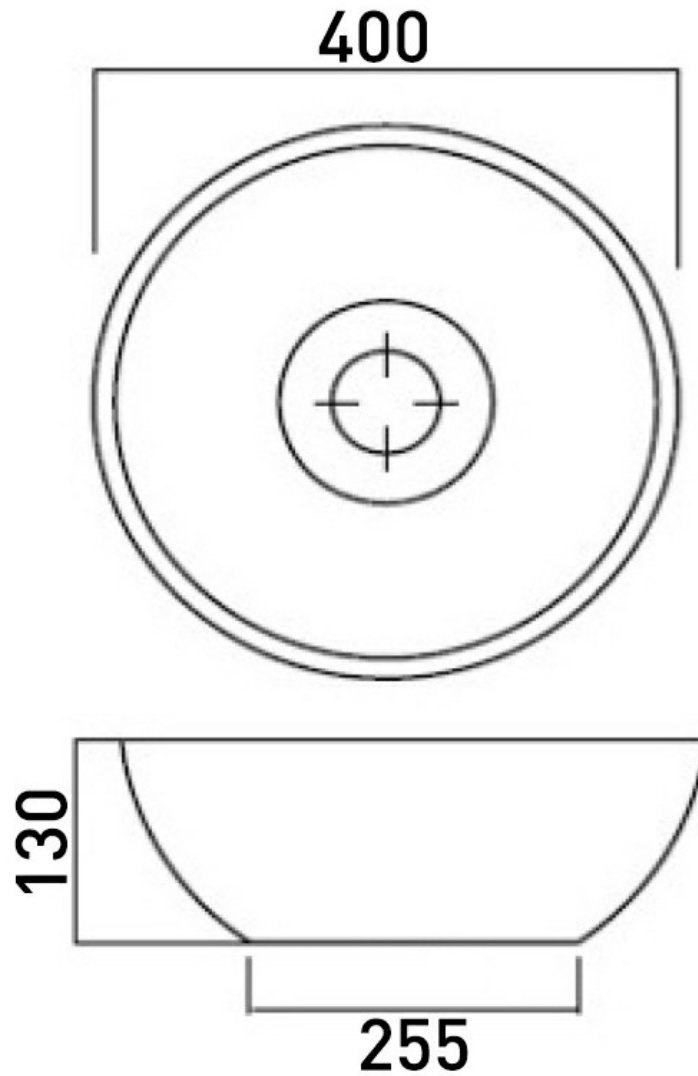

BARE CONCRETE ROUND VESSEL BASIN 400 X 400 X 130 NTH -  
GREY

B400GR

\$1155

ELEMENTi

Residential/Light  
Commercial Use

Suitable for Residential/Light Commercial Use (Kitchens, Bathrooms and Laundries in Hotels, Motels and Retirement Villages).