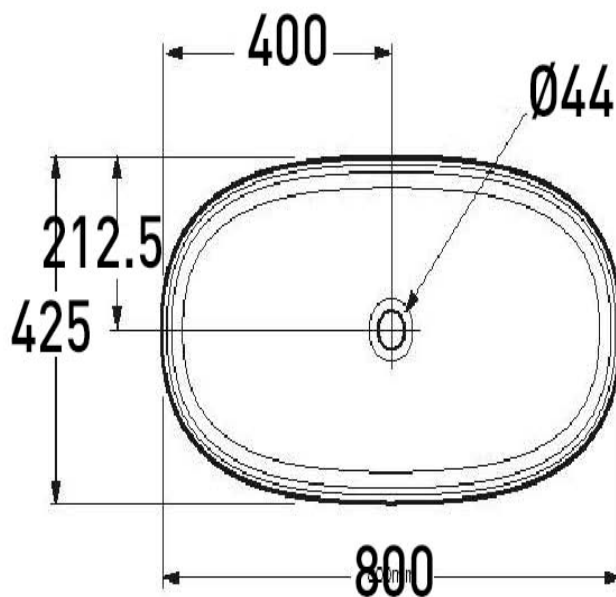

BARE CONCRETE OVAL VESSEL BASIN 800 X 425 X 144 NTH -  
LIGHT GREEN

ELEMENTI

B800LG

\$1235

Residential/Light  
Commercial Use

Suitable for Residential/Light Commercial Use (Kitchens,  
Bathrooms and Laundries in Hotels, Motels and  
Retirement Villages).