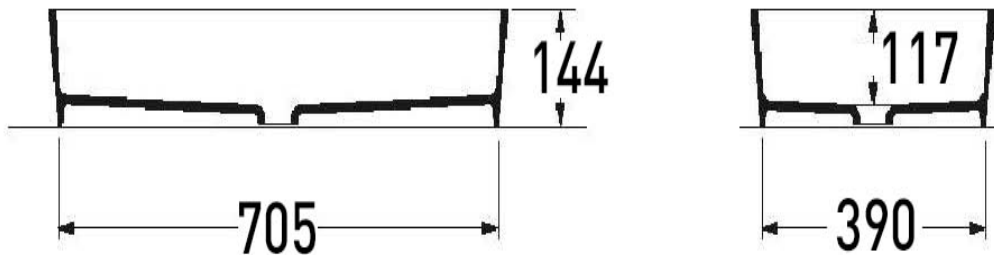

BARE CONCRETE OVAL VESSEL BASIN 800 X 425 X 144 NTH -  
LIGHT GREEN

ELEMENTI

B800LG

\$1235

Residential/Light  
Commercial Use

Suitable for Residential/Light Commercial Use (Kitchens,  
Bathrooms and Laundries in Hotels, Motels and  
Retirement Villages).