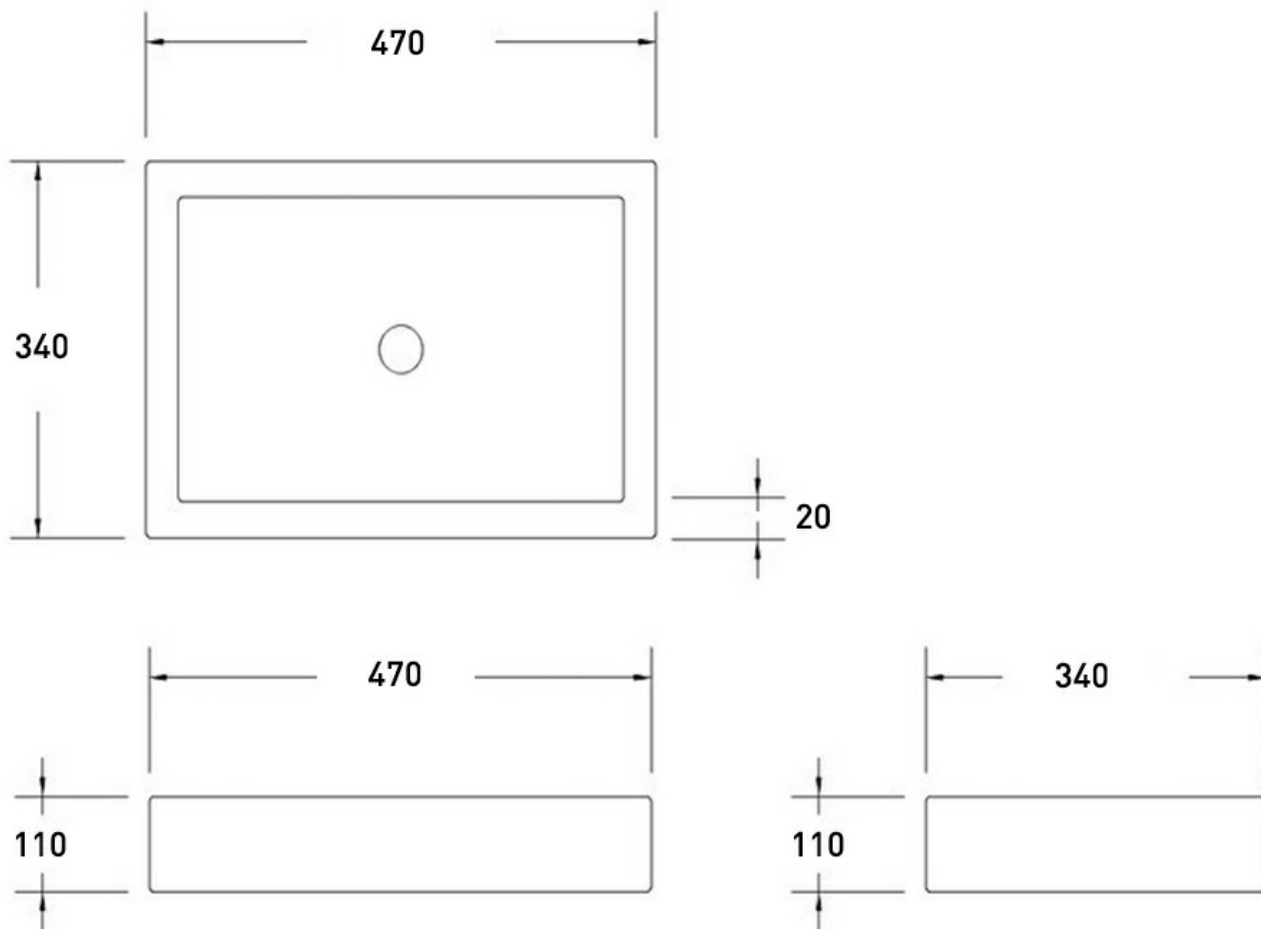

BARE CONCRETE SQUARE VESSEL BASIN 470 X 340 X 110 NTH - PINK

ELEMENTI

B470PK
\$1155

Residential/Light Commercial Use

Suitable for Residential/Light Commercial Use (Kitchens, Bathrooms and Laundries in Hotels, Motels and Retirement Villages).

Made in New
Zealand

Designed & Engineered in New
Zealand

BARE Concrete Basins combine warm pastel colours with the natural harsh elements of concrete to create a focal point in any bathroom. Each piece is handcrafted and distinctively designed to embrace the natural properties of concrete. The soft oval basin shape brings a gentle ambience to the environment whilst showcasing the raw properties of the material.