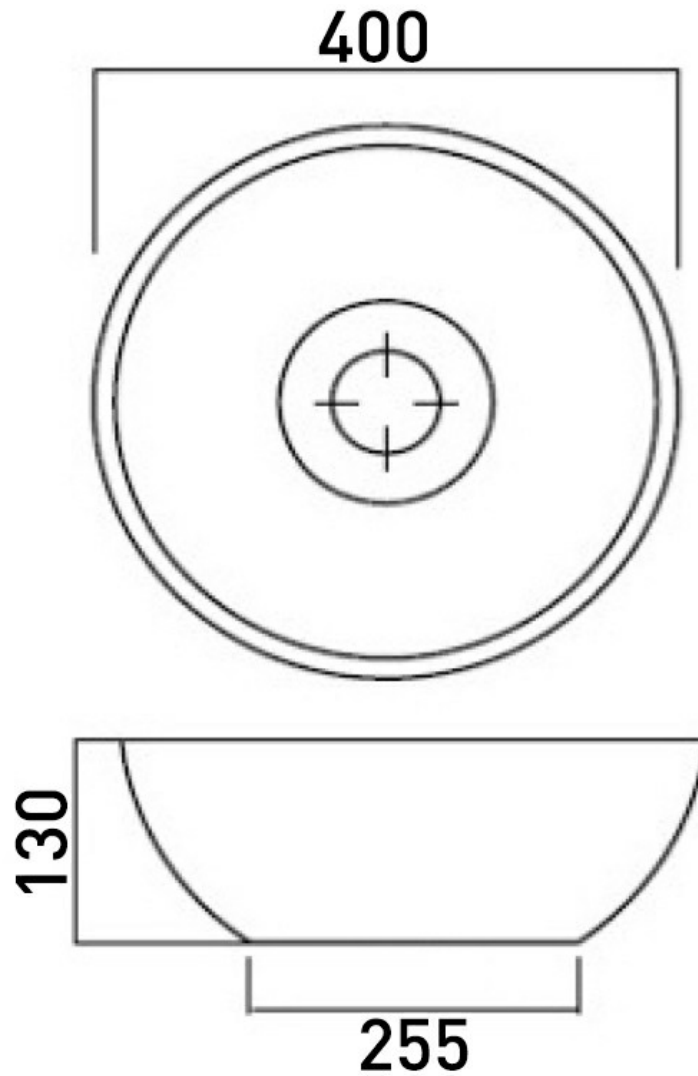

BARE CONCRETE ROUND VESSEL BASIN 400 X 400 X 130 NTH -
BLUE

B400BL

\$1155

ELEMENTi

Residential/Light
Commercial Use

Suitable for Residential/Light Commercial Use (Kitchens, Bathrooms and Laundries in Hotels, Motels and Retirement Villages).