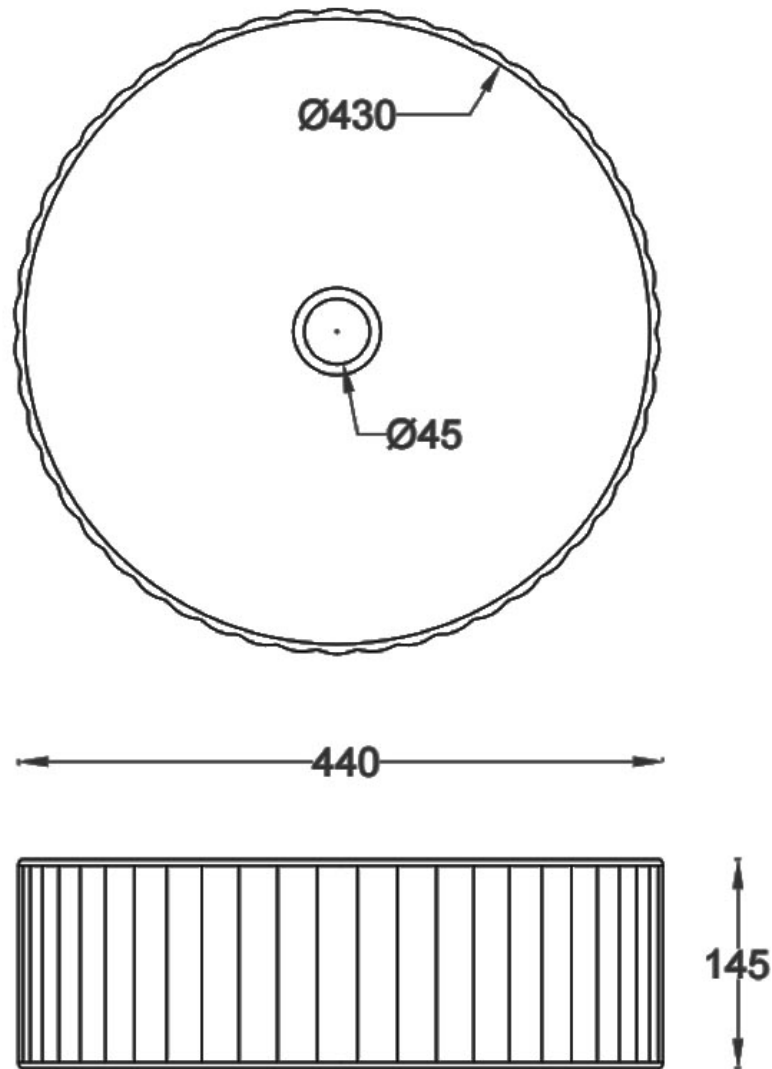

BARE CONCRETE PATTERN VESSEL BASIN 440 X 440 X 145 NTH - ORANGE

ELEMENTI

B4400R

\$1235

Residential/Light Commercial Use

Suitable for Residential/Light Commercial Use (Kitchens, Bathrooms and Laundries in Hotels, Motels and Retirement Villages).

Made in New
Zealand

Designed & Engineered in New
Zealand

BARE Concrete Basins combine warm pastel colours with the natural harsh elements of concrete to create a focal point in any bathroom. Each piece is handcrafted and distinctively designed to embrace the natural properties of concrete. The soft oval basin shape brings a gentle ambience to the environment whilst showcasing the raw properties of the material.