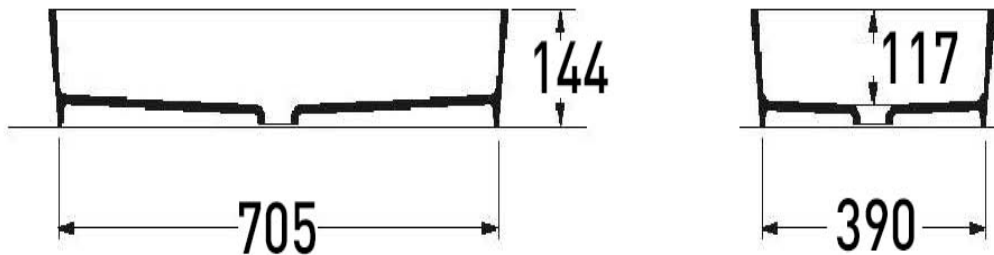

BARE CONCRETE OVAL VESSEL BASIN 800 X 425 X 144 NTH -
WHITE

B800WH
\$1235

ELEMENTI

Residential/Light
Commercial Use

Suitable for Residential/Light Commercial Use (Kitchens,
Bathrooms and Laundries in Hotels, Motels and
Retirement Villages).