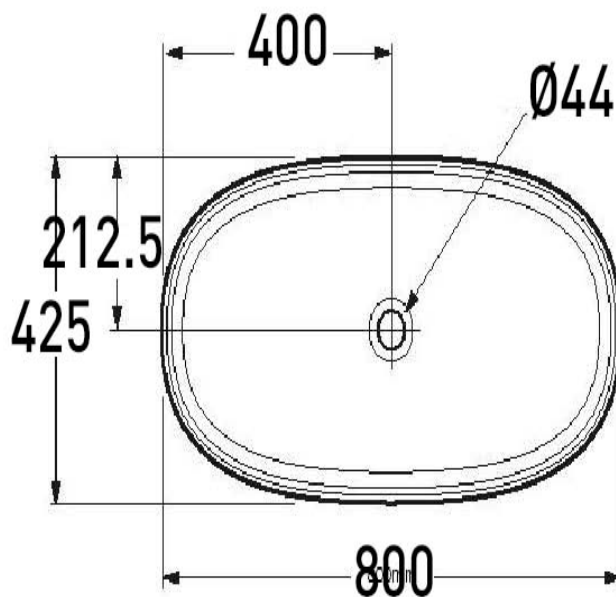

BARE CONCRETE OVAL VESSEL BASIN 800 X 425 X 144 NTH -
WHITE

B800WH
\$1235

ELEMENTI

Residential/Light
Commercial Use

Suitable for Residential/Light Commercial Use (Kitchens,
Bathrooms and Laundries in Hotels, Motels and
Retirement Villages).