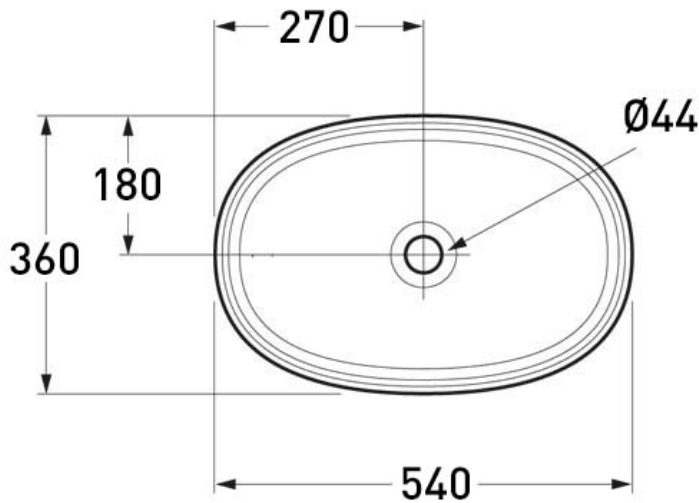

BARE CONCRETE OVAL VESSEL BASIN 540 X 360 X 125 NTH - GREY  
STEEL

B540GS

\$1099

ELEMENTI

Residential/Light Commercial Use

Suitable for Residential/Light Commercial Use (Kitchens, Bathrooms and Laundries in Hotels, Motels and Retirement Villages).