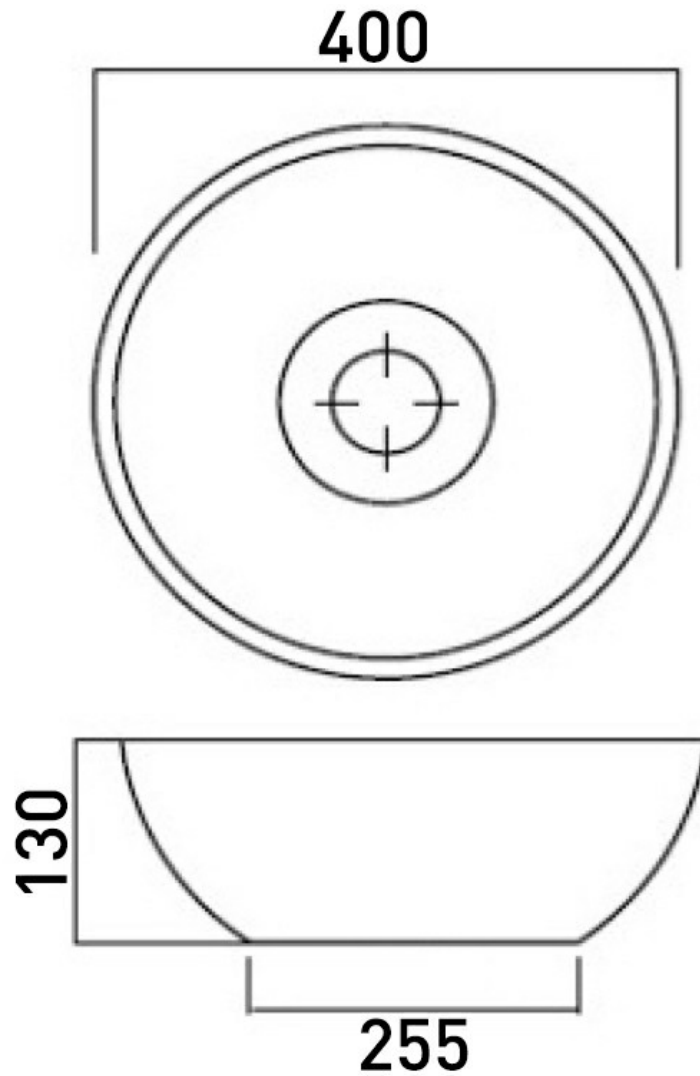

BARE CONCRETE ROUND VESSEL BASIN 400 X 400 X 130 NTH -  
PINK

ELEMENTi

B400PK  
\$1155

Residential/Light  
Commercial Use

Suitable for Residential/Light Commercial Use (Kitchens, Bathrooms and Laundries in Hotels, Motels and Retirement Villages).