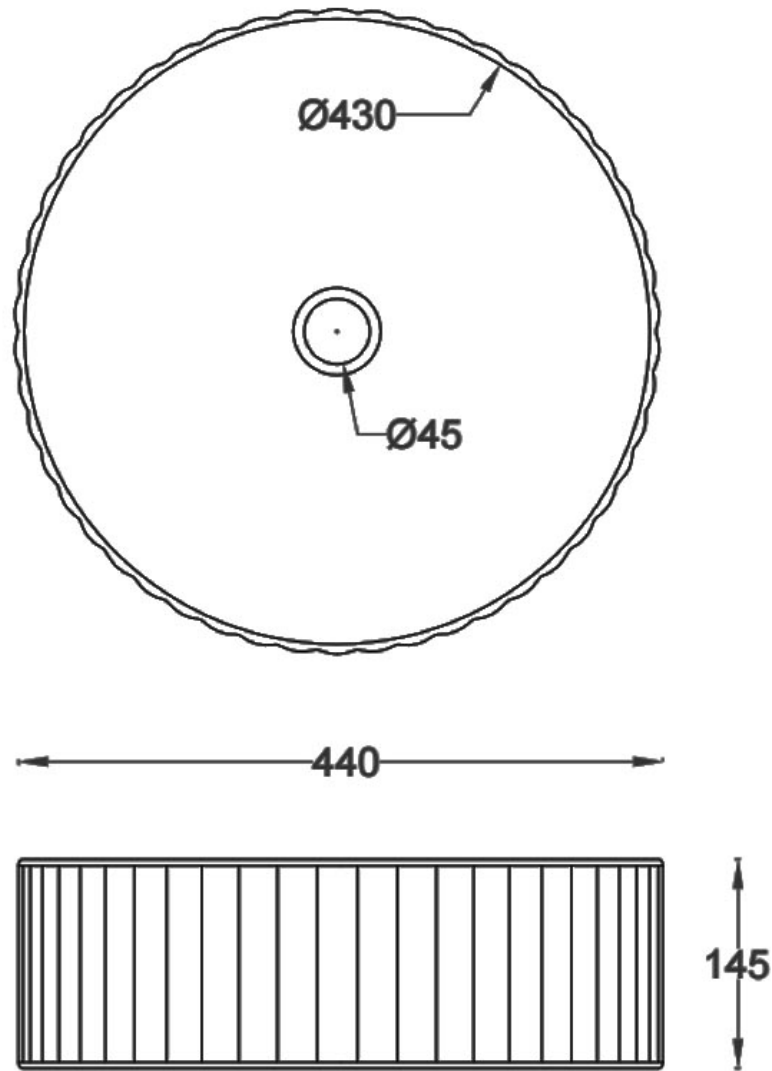

BARE CONCRETE PATTERN VESSEL BASIN 440 X 440 X 145 NTH -
LIGHT GREEN

ELEMENTI

B440LG

\$1235

Residential/Light
Commercial Use

Suitable for Residential/Light Commercial Use (Kitchens, Bathrooms and Laundries in Hotels, Motels and Retirement Villages).

Made in New
Zealand

Designed & Engineered in New
Zealand

BARE Concrete Basins combine warm pastel colours with the natural harsh elements of concrete to create a focal point in any bathroom. Each piece is handcrafted and distinctively designed to embrace the natural properties of concrete. The soft oval basin shape brings a gentle ambience to the environment whilst showcasing the raw properties of the material.