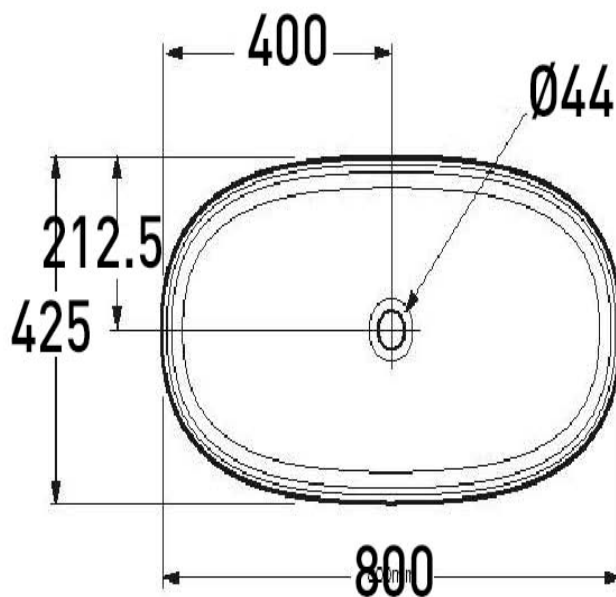

BARE CONCRETE OVAL VESSEL BASIN 800 X 425 X 144 NTH - GREY  
STEEL

B800GS

\$1235

ELEMENTI

Residential/Light Commercial Use

Suitable for Residential/Light Commercial Use (Kitchens, Bathrooms and Laundries in Hotels, Motels and Retirement Villages).