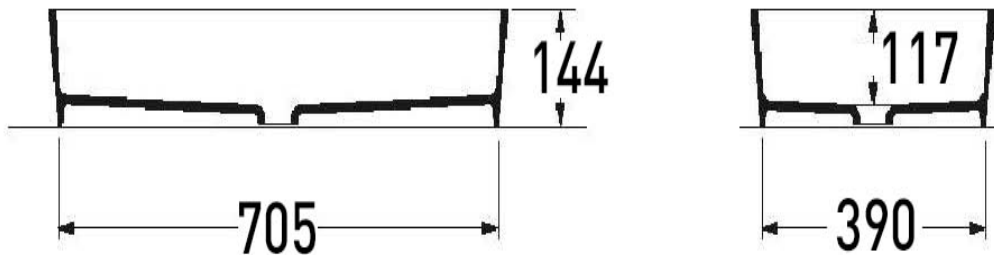

BARE CONCRETE OVAL VESSEL BASIN 800 X 425 X 144 NTH - GREY  
STEEL

B800GS

\$1235

ELEMENTI

Residential/Light Commercial Use

Suitable for Residential/Light Commercial Use (Kitchens, Bathrooms and Laundries in Hotels, Motels and Retirement Villages).