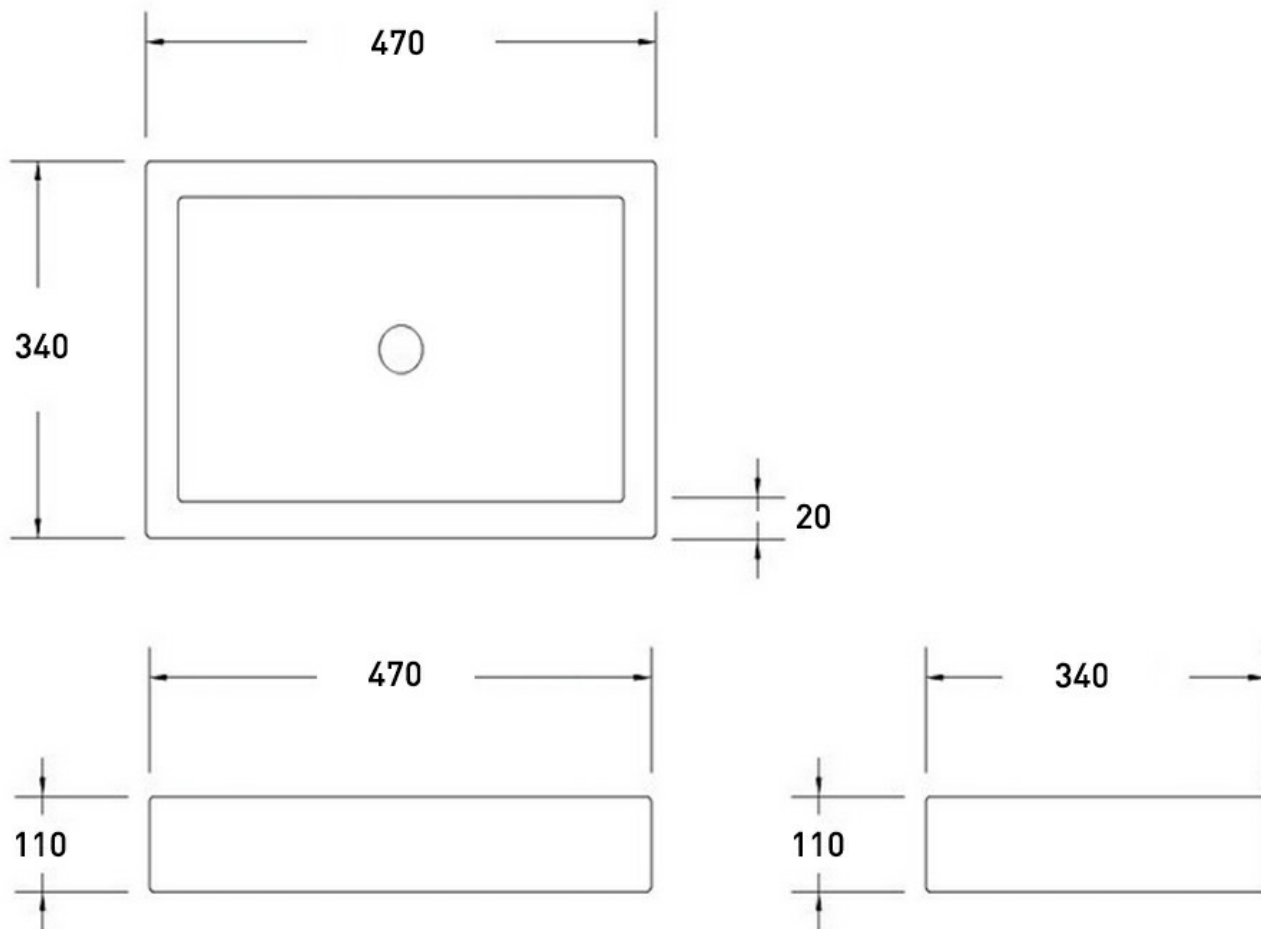

BARE CONCRETE SQUARE VESSEL BASIN 470 X 340 X 110 NTH -
BLACK

ELEMENTI

B470BK
\$1155

Residential/Light
Commercial Use

Suitable for Residential/Light Commercial Use (Kitchens,
Bathrooms and Laundries in Hotels, Motels and
Retirement Villages).

Made in New
Zealand

Designed & Engineered in New
Zealand

BARE Concrete Basins combine warm pastel colours with the natural harsh elements of concrete to create a focal point in any bathroom. Each piece is handcrafted and distinctively designed to embrace the natural properties of concrete. The soft oval basin shape brings a gentle ambience to the environment whilst showcasing the raw properties of the material.