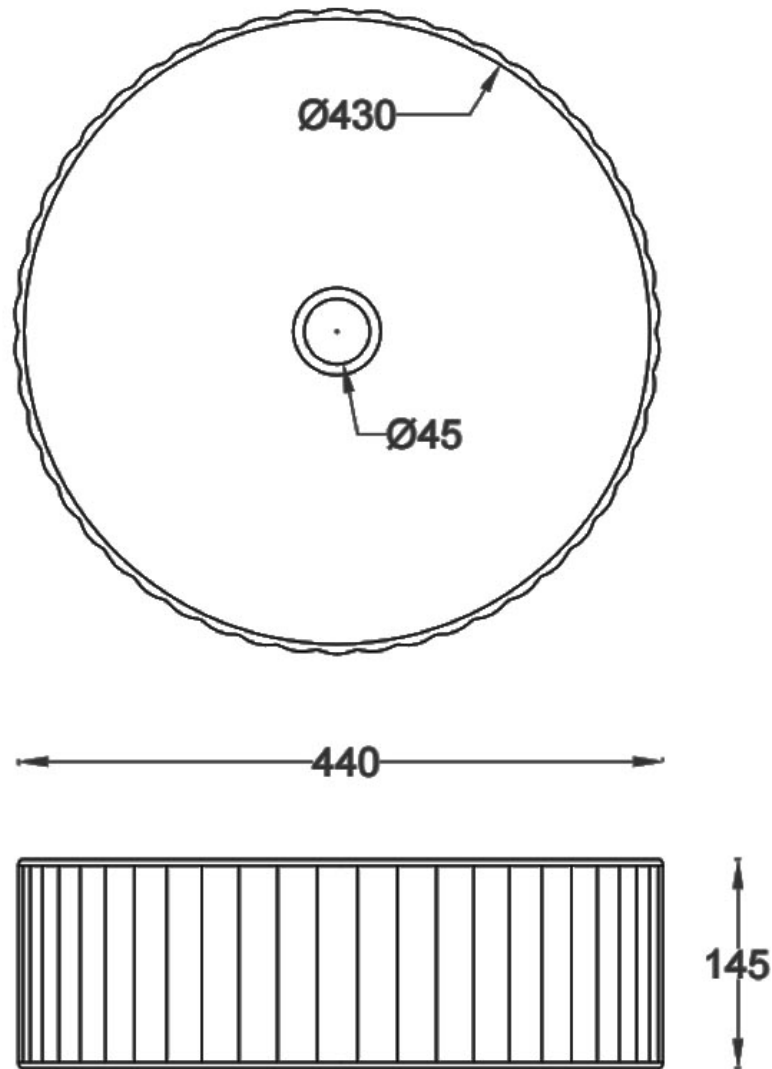

BARE CONCRETE PATTERN VESSEL BASIN 440 X 440 X 145 NTH -
WHITE

ELEMENTI

B440WH

\$1235

Residential/Light
Commercial Use

Suitable for Residential/Light Commercial Use (Kitchens, Bathrooms and Laundries in Hotels, Motels and Retirement Villages).

Made in New
Zealand

Designed & Engineered in New
Zealand

BARE Concrete Basins combine warm pastel colours with the natural harsh elements of concrete to create a focal point in any bathroom. Each piece is handcrafted and distinctively designed to embrace the natural properties of concrete. The soft oval basin shape brings a gentle ambience to the environment whilst showcasing the raw properties of the material.