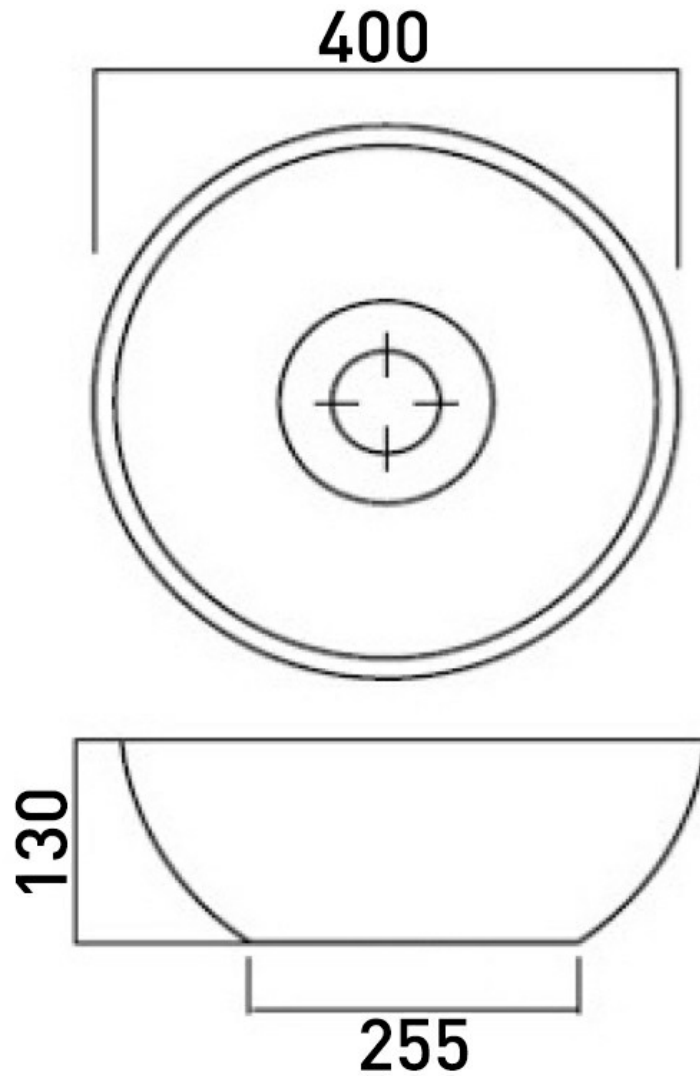

BARE CONCRETE ROUND VESSEL BASIN 400 X 400 X 130 NTH - GREEN

ELEMENTi

B400DG

\$1155

Residential/Light Commercial Use

Suitable for Residential/Light Commercial Use (Kitchens, Bathrooms and Laundries in Hotels, Motels and Retirement Villages).