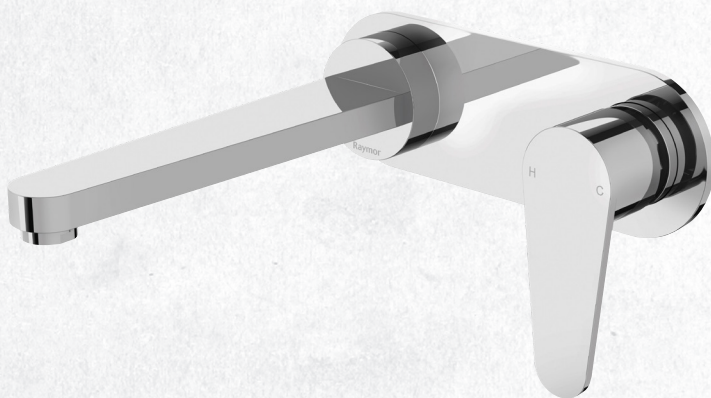

# Raymor

## BOSTON TAPWARE

Boston brings a new sleek look to the Raymor range, emanating style and sophistication, making it ideal for contemporary houses. Boston is available in basin, bath, shower and sink tapware.

#### FEATURES:

- DR Solid brass body & laser etched hot & cold
- Spout reach 180mm to centre of outlet
- Suitable for mains pressures
- 35mm cartridge
- Chrome finish
- WELS 4 7.0 lpm (Mains)