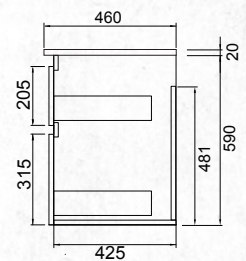

WALL HUNG 1200MM 2 DRAWERS

(7)744478 | W 1200mm, H 610mm, D 460mm

FEATURES

- 20mm Kordura solid-surface top
- Choice of 6 counter top basins
- Selection of timber effect melamine finishes, or a white gloss painted finish
- Soft-close drawers & modern rail design