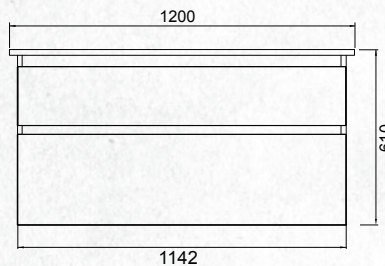

WALL HUNG 1200MM 2 DRAWERS

(7)744478 | W 1200mm, H 610mm, D 460mm

FEATURES

- 20mm Kordura solid-surface top
- Choice of 6 counter top basins
- Selection of timber effect melamine finishes, or a white gloss painted finish
- Soft-close drawers & modern rail design