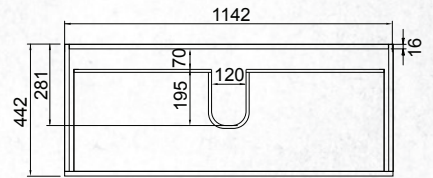

WALL HUNG 1200MM 2 DRAWERS

(7)744478 | W 1200mm, H 610mm, D 460mm

FEATURES

- 20mm Kordura solid-surface top
- Choice of 6 counter top basins
- Selection of timber effect melamine finishes, or a white gloss painted finish
- Soft-close drawers & modern rail design