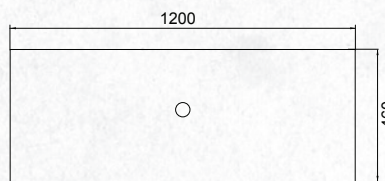

WALL HUNG 1200MM 2 DRAWERS

(7)744478 | W 1200mm, H 610mm, D 460mm

FEATURES

- 20mm Kordura solid-surface top
- Choice of 6 counter top basins
- Selection of timber effect melamine finishes, or a white gloss painted finish
- Soft-close drawers & modern rail design