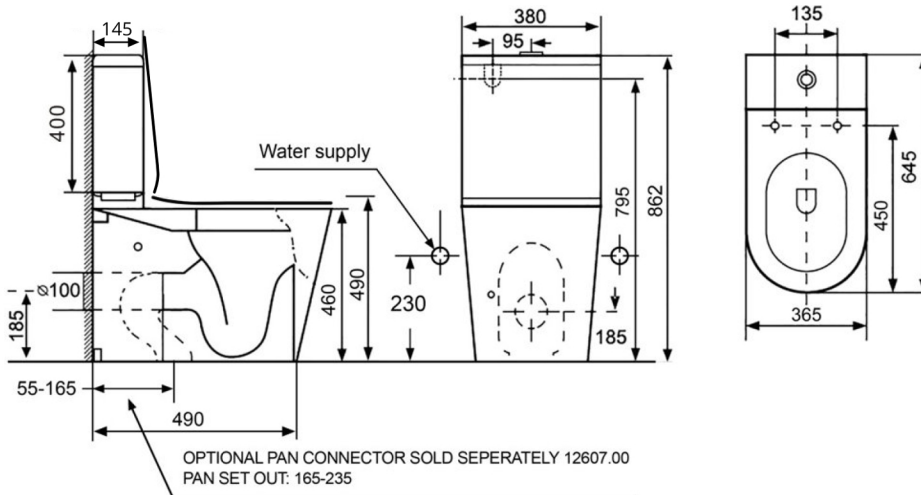

SPECIFICATIONS: