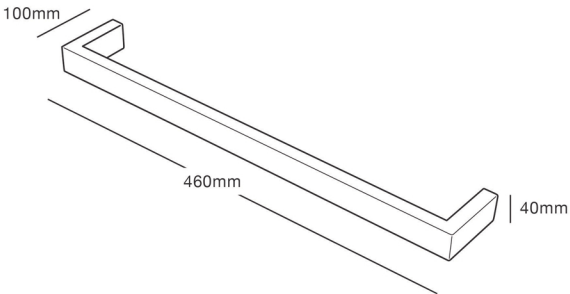

# STRATA STUDIO 1 460

460x40x100

CODE: WSS460/WSS460B/WSS460N  
WSS460GM/WSS460BN

MEASUREMENTS SUBJECT TO MANUFACTURING TOLERANCE