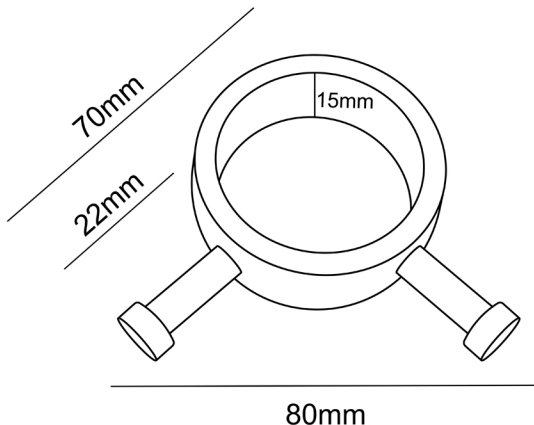

HEIKO POLE HOOK

80x70x15

CODE: WHSPRH/WHSPRHN

WHSPRHGM/WHSPRHBN

MEASUREMENTS SUBJECT TO MANUFACTURING TOLERANCE