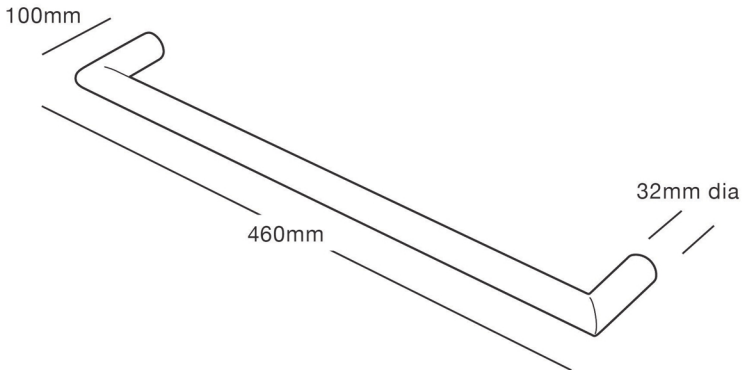

# STRATA GENESIS 460

460x100x32

WGS460/WGS460B/WGS460N

WGS460GM/WGS460BN

MEASUREMENTS SUBJECT TO MANUFACTURING TOLERANCE