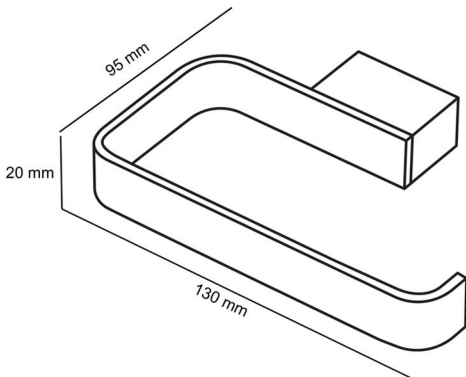

TEKA TOILET ROLL HOLDER

130x95x20

CODE: TETRN/TETRNBB/TETRNBN
TETRNGM/TETRNMW/TETRNN

MEASUREMENTS SUBJECT TO MANUFACTURING TOLERANCE