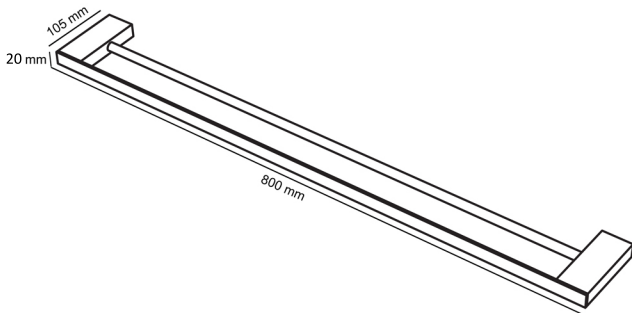

# TEKA TOWEL RAIL

800x105x20

CODE: TEDTR800/TEDTR800B/TEDTR800BN

TEDTR800GM/TEDTR800MW/TEDTR800N

MEASUREMENTS SUBJECT TO MANUFACTURING TOLERANCE