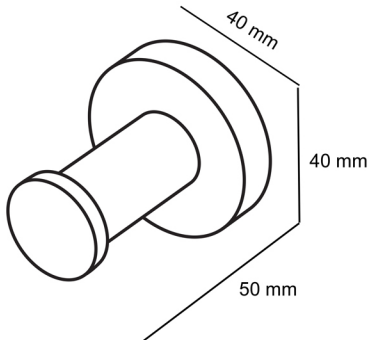

AURA ROBE HOOK

40x50x40

CODE: AURH/AURHBB/AURHBN
AURHGM/AURHMW/AUHRN

MEASUREMENTS SUBJECT TO MANUFACTURING TOLERANCE