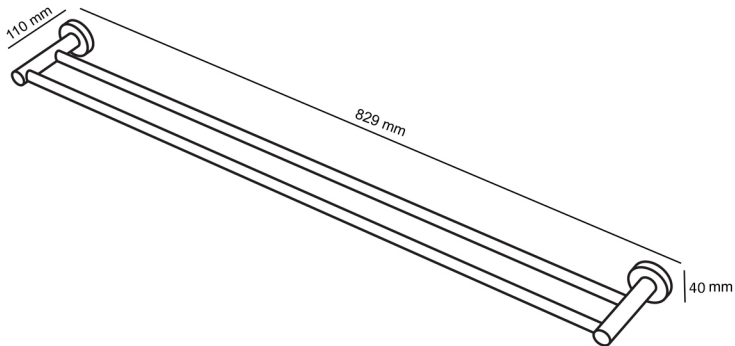

## AURA DOUBLE TOWEL RAIL

829x110x40

CODE: AUDTR800/AUDTR800BB/AUDTR800BN  
AUDTR800GM/ AUDTR800MW/AUDTR800N

MEASUREMENTS SUBJECT TO MANUFACTURING TOLERANCE