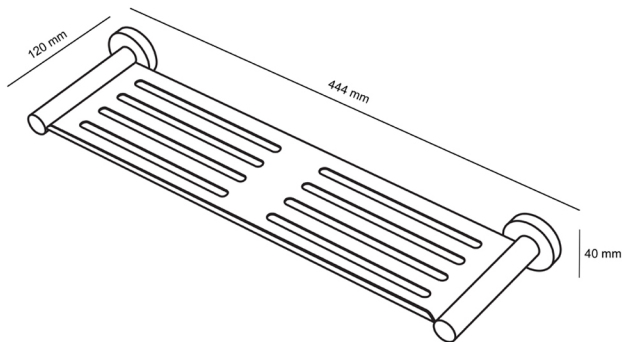

# AURA METAL SHELF

444x120x40

CODE: AUS/AUSBB/AUSBN  
AUSGM/AUSMW/AUSN

MEASUREMENTS SUBJECT TO MANUFACTURING TOLERANCE