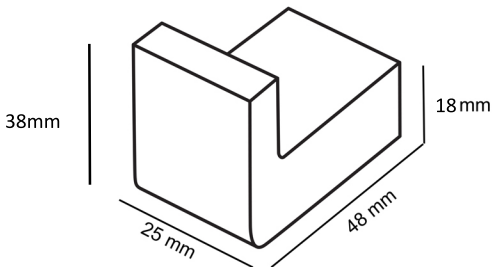

TEKA ROBE HOOK

25x48x38

CODE: TERH/TERHBB/TERHBN
TERHGM/TERHMW/TERHN

MEASUREMENTS SUBJECT TO MANUFACTURING TOLERANCE