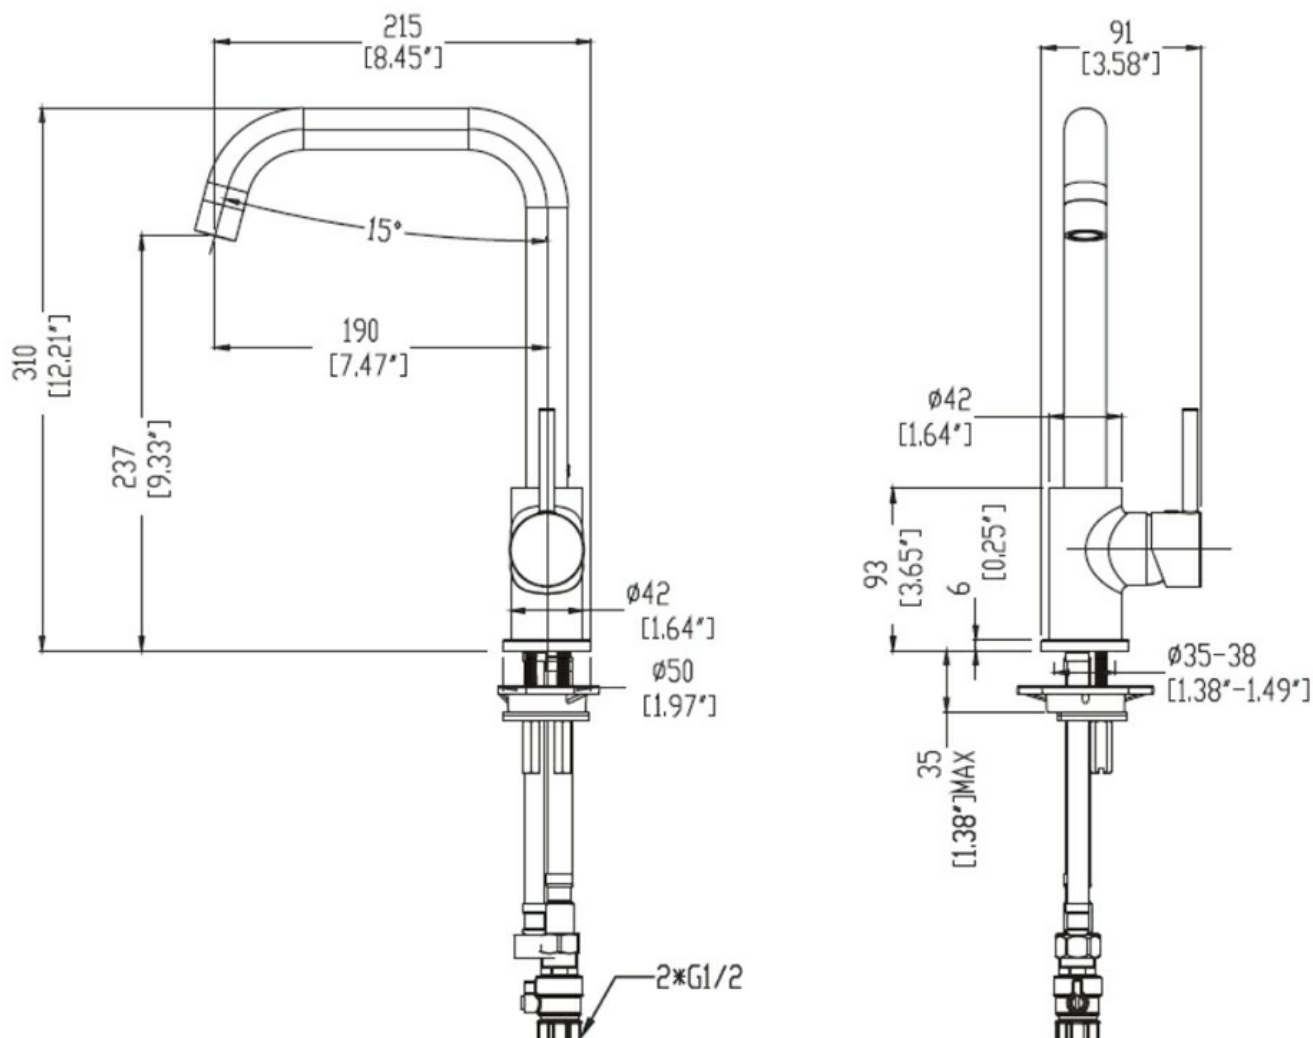

UNO SQUARE KITCHEN MIXER - GUN METAL

43935.29

$775

ELEMENTi

Residential/Light Commercial Use

Suitable for Residential/Light Commercial Use (Kitchens, Bathrooms and Laundries in Hotels, Motels and Retirement Villages).

5

Guarantee

5 Year Guarantee on coloured finish

10

Guarantee

10 Year Guarantee

4 Star WELS rating

7 litres per minute. Low/Unequal pressure.

5 Star WELS rating

5.5 litres per minute. Mains Pressure

Mains Pressure

Suitable for Mains Pressure.