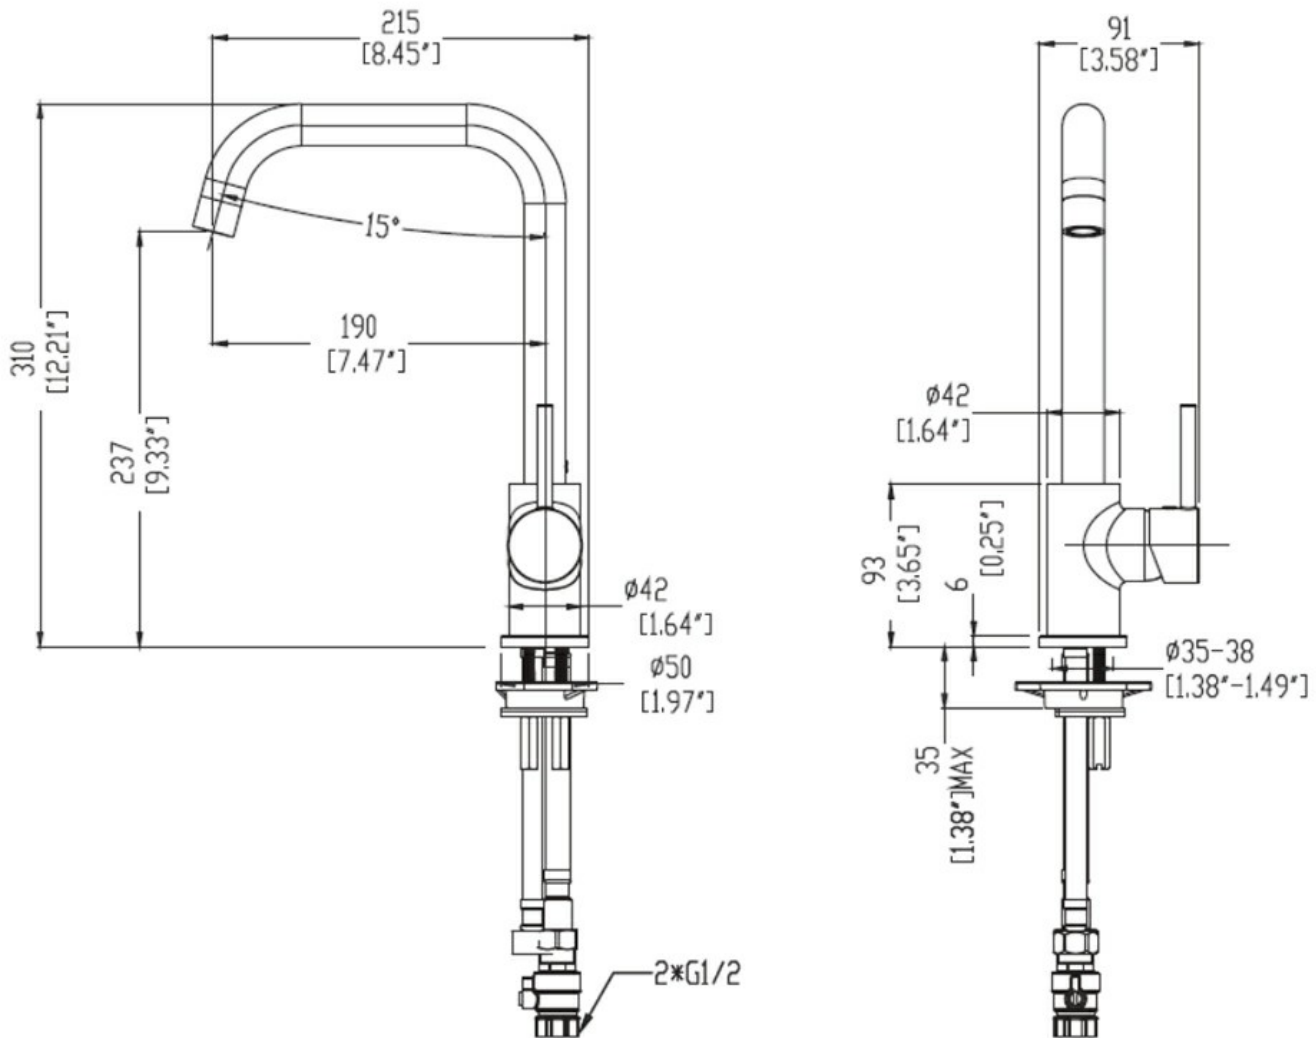

UNO SQUARE KITCHEN MIXER - BLACK

43935.13

$655

ELEMENTi

Residential/Light
Commercial Use

Suitable for Residential/Light Commercial Use (Kitchens,
Bathrooms and Laundries in Hotels, Motels and
Retirement Villages).

5

Guarantee

5 Year Guarantee on coloured finish

10

Guarantee

10 Year Guarantee

4 Star WELS rating

7 litres per minute. Low/Unequal
pressure.

5 Star WELS rating

5.5 litres per minute. Mains Pressure

Mains Pressure

Suitable for Mains
Pressure.