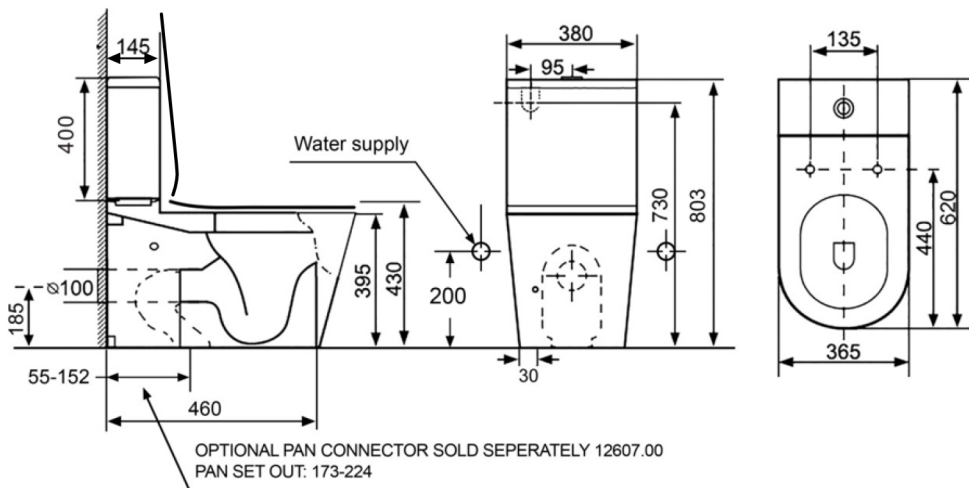

SPECIFICATIONS: