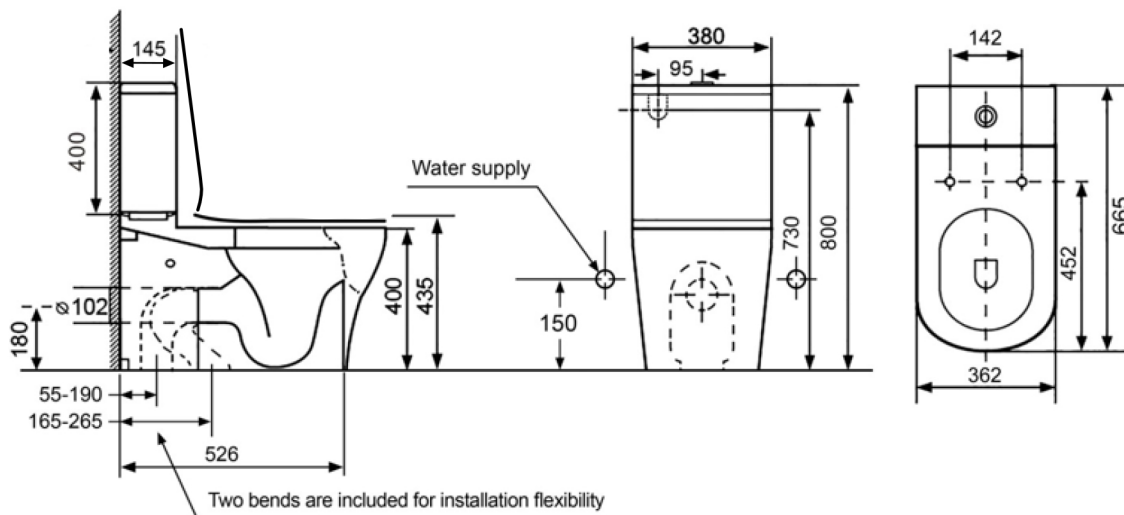

SPECIFICATIONS:

www.placemakers.co.nz

www.mico.co.nz

www.tumusupplies.co.nz