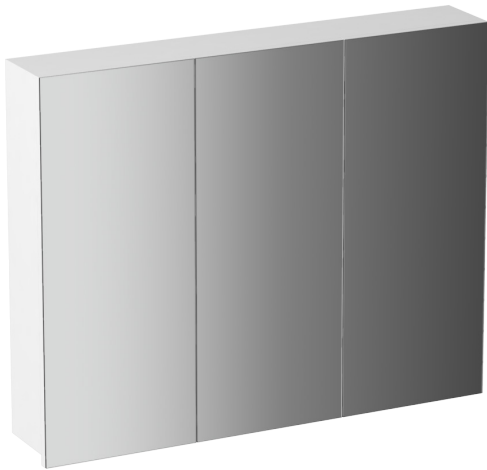

## URBAN MIRROR CABINET

Urban's classic European styling offers a perfect blend of modern uncomplicated features. Built to look good and last with cabinets made right here in New Zealand.

### 900 Mirror Cabinet

900mm W x 150mm D x 700mm H