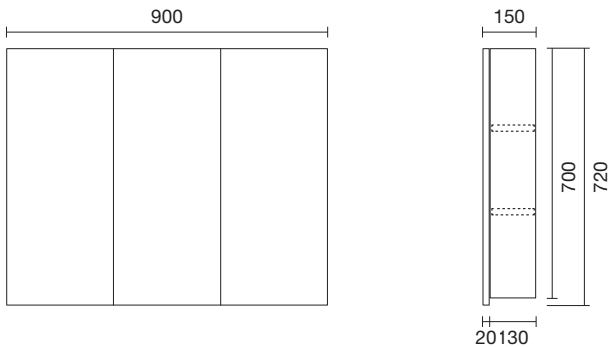

COLOUR OPTIONS

- MATT WHITE
  (7) 744994
- GREEN SLATE
  (7) 744995
- CHAR BLUE
  (7) 744996
- BULLET
  (7) 744997
- PLANKED URBAN OAK
  (7) 743604
- BURNISHED WOOD
  (7) 743606