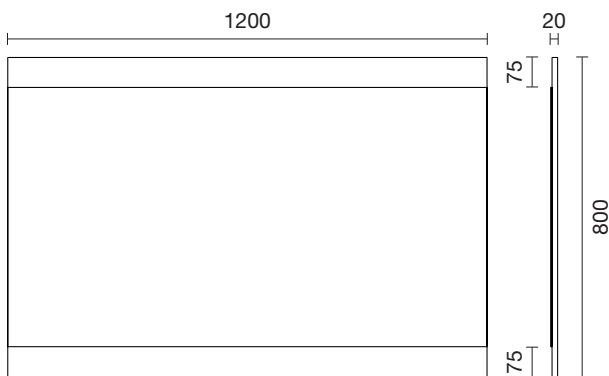

URBAN WALL MIRROR

Urban's classic European styling offers a perfect blend of modern uncomplicated features. Built to look good and last with cabinets made right here in New Zealand.

1200 Wall Mirror

1200mm W x 20mm D x 800mm H

FEATURES AND BENEFITS

- Can be hung horizontal or vertical
- Suitable for demister pad (purchased separately)
- Made in New Zealand
- 5 year warranty

SPECIFICATIONS

COLOUR OPTIONS

-  MATT WHITE
(7) 744973
-  GREEN SLATE
(7) 744974
-  CHAR BLUE
(7) 744975
-  BULLET
(7) 744976
-  PLANKED URBAN OAK
(7) 744978
-  BURNISHED WOOD
(7) 744979