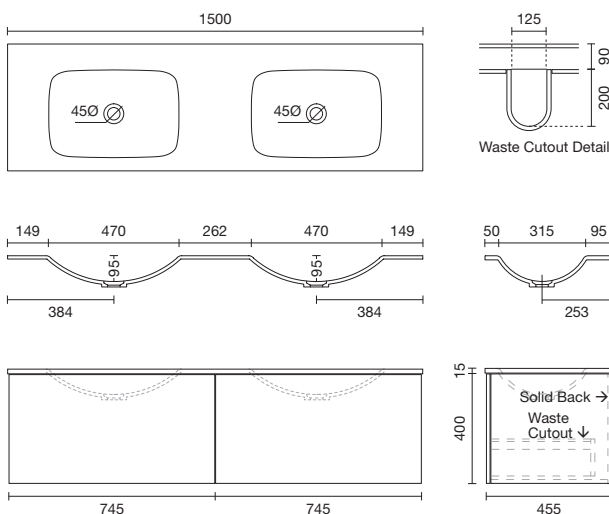

SPECIFICATIONS

COLOUR OPTIONS

- WHITE GLOSS
  (7) 744873
- GREEN SLATE
  (7) 744874
- CHAR BLUE
  (7) 744875
- BULLET
  (7) 744876
- PLANKED URBAN OAK
  (7) 744877
- BURNISHED WOOD
  (7) 744878

HANDLE OPTIONS*

- CHROME
- BRUSHED NICKEL
- GUNMETAL
- BLACK
- BRUSHED BRASS

*Specify handle colour when ordering

Tapware and accessories not included. With no overflow.