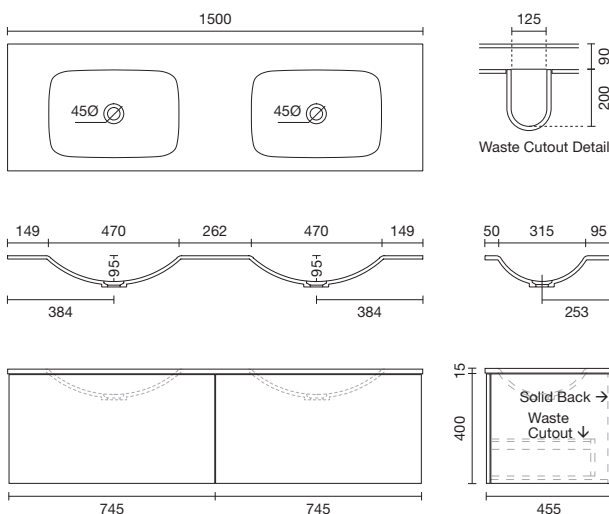

SPECIFICATIONS

COLOUR OPTIONS

- MATT WHITE
  (7) 744873
- GREEN SLATE
  (7) 744874
- CHAR BLUE
  (7) 744875
- BULLET
  (7) 744876
- PLANKED URBAN OAK
  (7) 744877
- BURNISHED WOOD
  (7) 744878

HANDLE OPTIONS*

- CHROME
- BRUSHED NICKEL
- GUNMETAL
- BLACK
- BRUSHED BRASS

*Specify handle colour when ordering

Tapware and accessories not included. With no overflow.