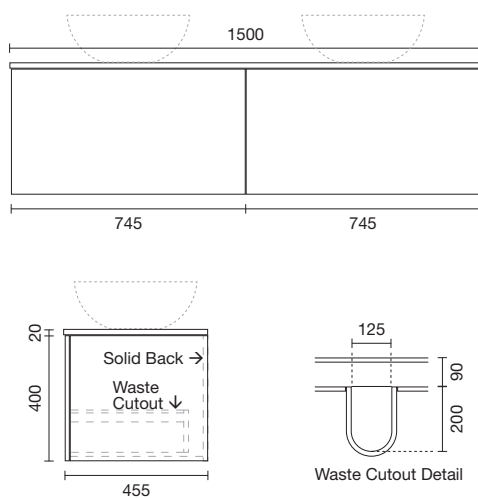

SPECIFICATIONS

COLOUR OPTIONS

- WHITE GLOSS
  (7) 744930
- GREEN SLATE
  (7) 744931
- CHAR BLUE
  (7) 744932
- BULLET
  (7) 744933
- PLANKED URBAN OAK
  (7) 744934
- BURNISHED WOOD
  (7) 744936

HANDLE OPTIONS*

- CHROME
- BRUSHED NICKEL
- GUNMETAL
- BLACK
- BRUSHED BRASS

*Specify handle colour when ordering