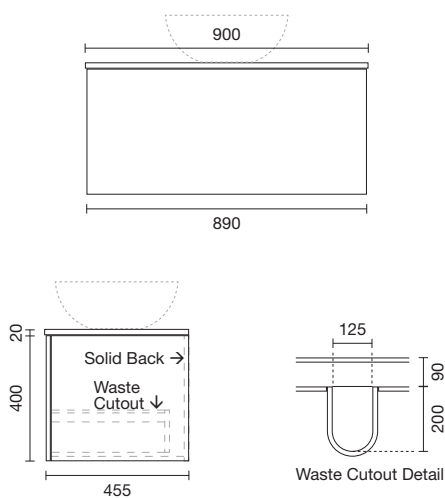

SPECIFICATIONS