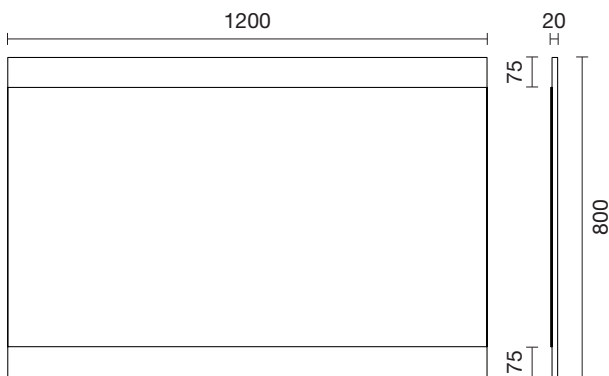

URBAN WALL MIRROR

Urban's classic European styling offers a perfect blend of modern uncomplicated features. Built to look good and last with cabinets made right here in New Zealand.

1200 Wall Mirror

1200mm W x 20mm D x 800mm H

FEATURES AND BENEFITS

- Can be hung horizontal or vertical
- Suitable for demister pad (purchased separately)
- Made in New Zealand
- 5 year warranty

SPECIFICATIONS

COLOUR OPTIONS

-  WHITE GLOSS
(7) 744973
-  GREEN SLATE
(7) 744974
-  CHAR BLUE
(7) 744975
-  BULLET
(7) 744976
-  PLANKED URBAN OAK
(7) 744978
-  BURNISHED WOOD
(7) 744979