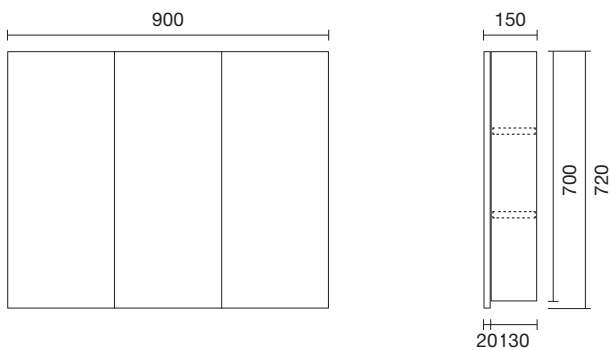

URBAN MIRROR CABINET

Urban's classic European styling offers a perfect blend of modern uncomplicated features. Built to look good and last with cabinets made right here in New Zealand.

900 Mirror Cabinet

900mm W x 150mm D x 700mm H

FEATURES AND BENEFITS

- Can be inset into wall cavity
- Made in New Zealand
- 5 year warranty

SPECIFICATIONS

COLOUR OPTIONS

-  WHITE GLOSS
(7) 744994
-  GREEN SLATE
(7) 744995
-  CHAR BLUE
(7) 744996
-  BULLET
(7) 744997
-  PLANKED URBAN OAK
(7) 743604
-  BURNISHED WOOD
(7) 743606