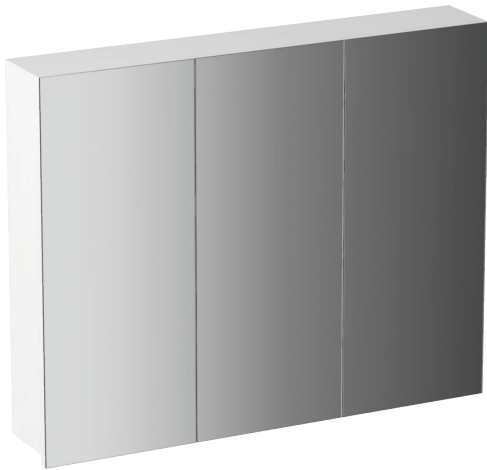

URBAN MIRROR CABINET

Urban's classic European styling offers a perfect blend of modern uncomplicated features. Built to look good and last with cabinets made right here in New Zealand.

900 Mirror Cabinet

900mm W x 150mm D x 700mm H

FEATURES AND BENEFITS

- Can be inset into wall cavity
- Made in New Zealand
- 5 year warranty

SPECIFICATIONS

COLOUR OPTIONS

-  WHITE GLOSS
(7) 744994
-  GREEN SLATE
(7) 744995
-  CHAR BLUE
(7) 744996
-  BULLET
(7) 744997
-  PLANKED URBAN OAK
(7) 743604
-  BURNISHED WOOD
(7) 743606