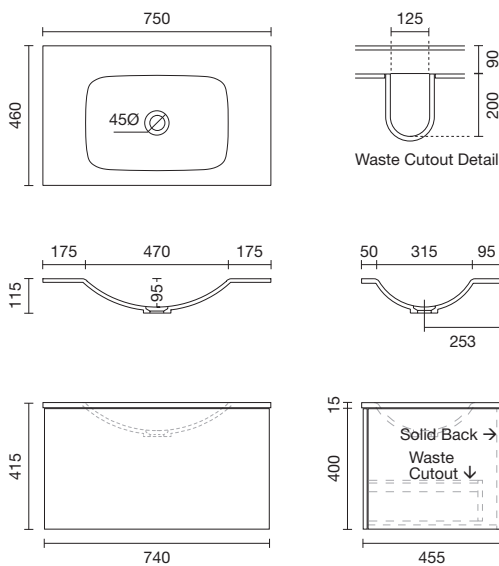

SPECIFICATIONS

COLOUR OPTIONS

- WHITE GLOSS (7) 744838
- GREEN SLATE (7) 744839
- CHAR BLUE (7) 744840
- BULLET (7) 744841
- PLANKED URBAN OAK (7) 744842
- BURNISHED WOOD (7) 744843

HANDLE OPTIONS*

- CHROME
- BRUSHED NICKEL
- GUNMETAL
- BLACK
- BRUSHED BRASS

*Specify handle colour when ordering

Tapware and accessories not included. With no overflow.