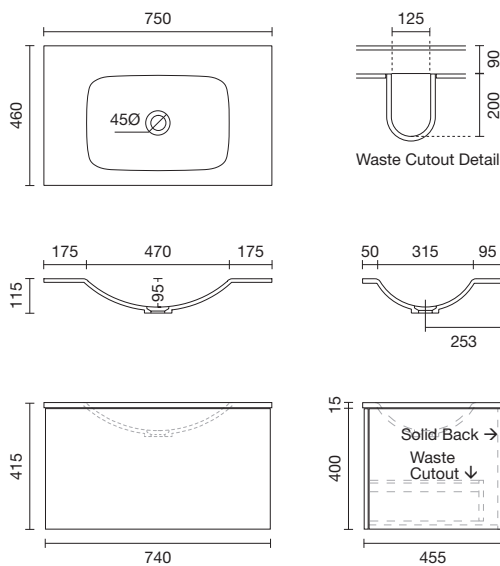

SPECIFICATIONS

COLOUR OPTIONS

- MATT WHITE
  (7) 744838
- GREEN SLATE
  (7) 744839
- CHAR BLUE
  (7) 744840
- BULLET
  (7) 744841
- PLANKED URBAN OAK
  (7) 744842
- BURNISHED WOOD
  (7) 744843

HANDLE OPTIONS*

- CHROME
- BRUSHED NICKEL
- GUNMETAL
- BLACK
- BRUSHED BRASS

*Specify handle colour when ordering

Tapware and accessories not included. With no overflow.