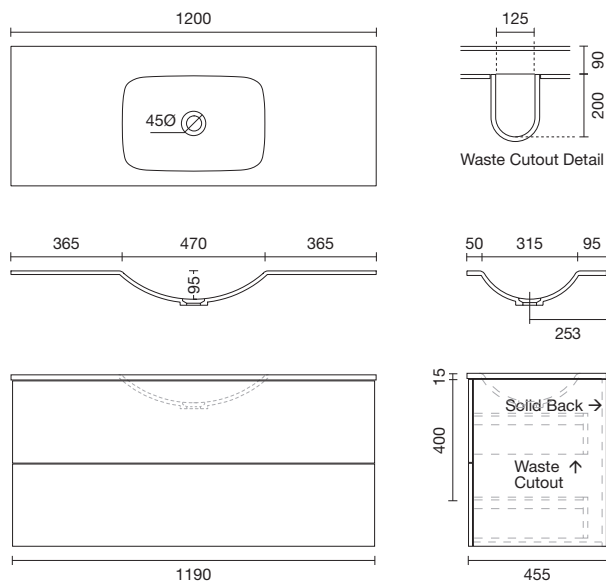

SPECIFICATIONS

COLOUR OPTIONS

- WHITE GLOSS
  (7) 744887
- GREEN SLATE
  (7) 744888
- CHAR BLUE
  (7) 744889
- BULLET
  (7) 744890
- PLANKED URBAN OAK
  (7) 744891
- BURNISHED WOOD
  (7) 744892

HANDLE OPTIONS*

- CHROME
- BRUSHED NICKEL
- GUNMETAL
- BLACK
- BRUSHED BRASS

*Specify handle colour when ordering

Tapware and accessories not included. With no overflow.