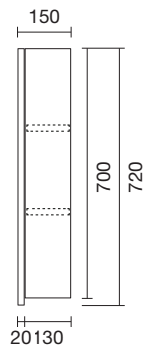

COLOUR OPTIONS

- MATT WHITE
  (7) 744980
- GREEN SLATE
  (7) 744981
- CHAR BLUE
  (7) 744982
- BULLET
  (7) 744983
- PLANKED URBAN OAK
  (7) 744985
- BURNISHED WOOD
  (7) 744986