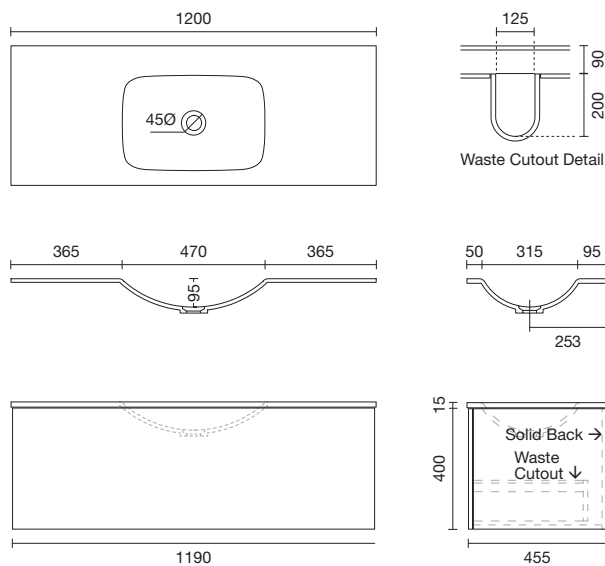

SPECIFICATIONS

COLOUR OPTIONS

- WHITE GLOSS (7) 744852
- GREEN SLATE (7) 744853
- CHAR BLUE (7) 744854
- BULLET (7) 744855
- PLANKED URBAN OAK (7) 744856
- BURNISHED WOOD (7) 744857

HANDLE OPTIONS*

- CHROME
- BRUSHED NICKEL
- GUNMETAL
- BLACK
- BRUSHED BRASS

*Specify handle colour when ordering

Tapware and accessories not included. With no overflow.