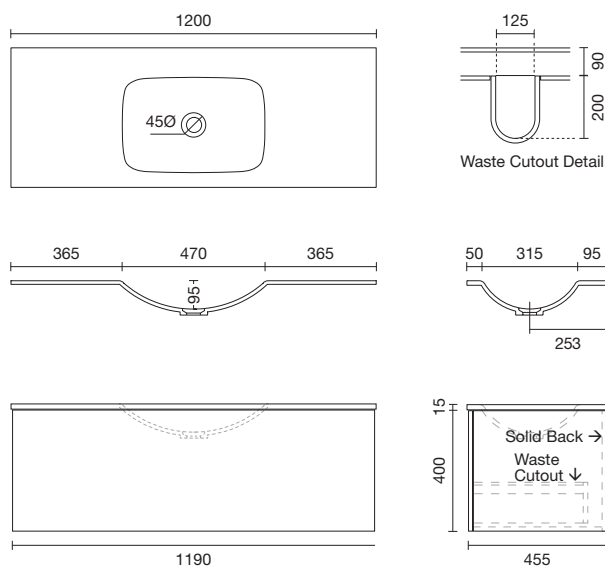

SPECIFICATIONS

COLOUR OPTIONS

- **MATT WHITE**
  (7) 744852
- **GREEN SLATE**
  (7) 744853
- **CHAR BLUE**
  (7) 744854
- **BULLET**
  (7) 744855
- **PLANKED URBAN OAK**
  (7) 744856
- **BURNISHED WOOD**
  (7) 744857

HANDLE OPTIONS*

- **CHROME**
- **BRUSHED NICKEL**
- **GUNMETAL**
- **BLACK**
- **BRUSHED BRASS**

*Specify handle colour when ordering

Tapware and accessories not included. With no overflow.