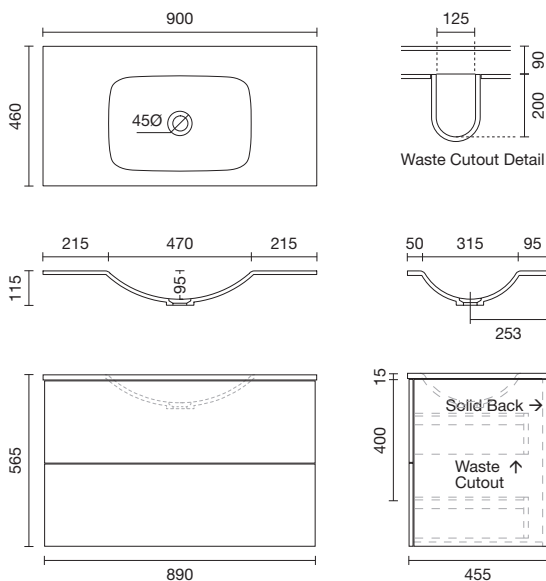

SPECIFICATIONS

COLOUR OPTIONS

- WHITE GLOSS (7) 744880
- GREEN SLATE (7) 744881
- CHAR BLUE (7) 744882
- BULLET (7) 744883
- PLANKED URBAN OAK (7) 744884
- BURNISHED WOOD (7) 744885

HANDLE OPTIONS*

- CHROME
- BRUSHED NICKEL
- GUNMETAL
- BLACK
- BRUSHED BRASS

*Specify handle colour when ordering

Tapware and accessories not included. With no overflow.