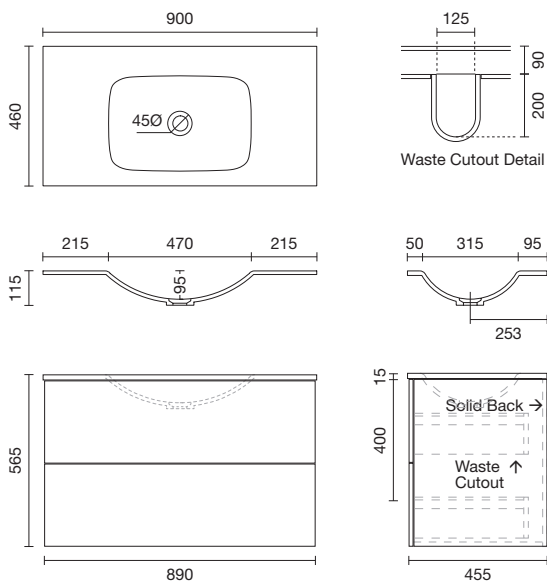

SPECIFICATIONS

COLOUR OPTIONS

- MATT WHITE
  (7) 744880
- GREEN SLATE
  (7) 744881
- CHAR BLUE
  (7) 744882
- BULLET
  (7) 744883
- PLANKED URBAN OAK
  (7) 744884
- BURNISHED WOOD
  (7) 744885

HANDLE OPTIONS*

- CHROME
- BRUSHED NICKEL
- GUNMETAL
- BLACK
- BRUSHED BRASS

*Specify handle colour when ordering

Tapware and accessories not included. With no overflow.