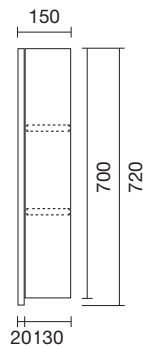

COLOUR OPTIONS

- WHITE GLOSS
  (7) 744987
- GREEN SLATE
  (7) 744988
- CHAR BLUE
  (7) 744989
- BULLET
  (7) 744990
- PLANKED URBAN OAK
  (7) 744992
- BURNISHED WOOD
  (7) 744993