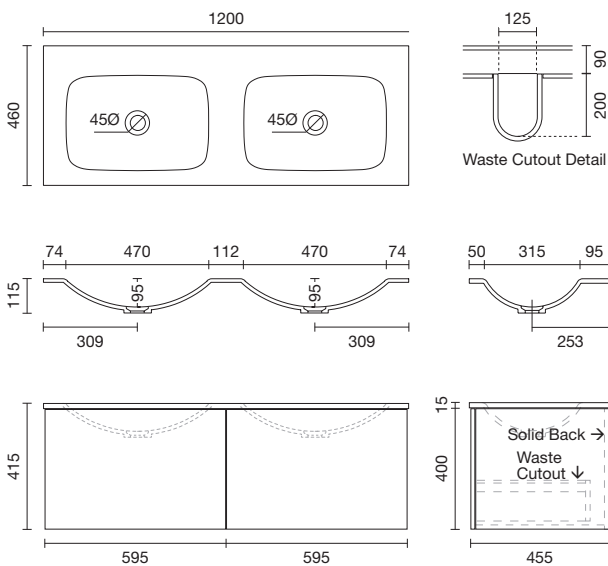

SPECIFICATIONS

COLOUR OPTIONS

- WHITE GLOSS
  (7) 744859
- GREEN SLATE
  (7) 744860
- CHAR BLUE
  (7) 744861
- BULLET
  (7) 744862
- PLANKED URBAN OAK
  (7) 744863
- BURNISHED WOOD
  (7) 744864

HANDLE OPTIONS*

- CHROME
- BRUSHED NICKEL
- GUNMETAL
- BLACK
- BRUSHED BRASS

*Specify handle colour when ordering

Tapware and accessories not included. With no overflow.